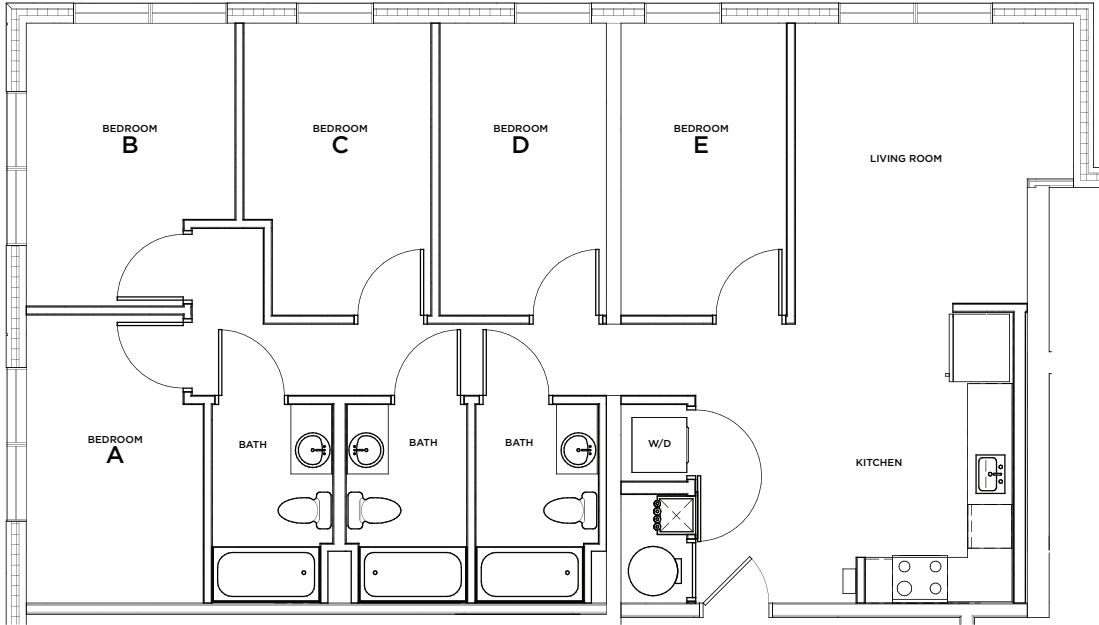

ELM

1324 SQ FT*

5 X 3

\$ _____ /MONTH

*Floor plans vary slightly in size and layout based on location in building.

E1

322A E COLLEGE AVE, STATE COLLEGE PA 16801 | 814.753.4493 | THESTANDARDSTATECOLLEGE.COM

*Amenities, materials, floorplans are subject to change. Illustration is representational. Pricing, amenities and availability subject to change without notice. Information is believed to be accurate but is not warranted. Speak with a leasing agent for additional details.

INTEREST IN THE ELM?

PICK YOUR PLAN

E1
1318 SQ FT *

\$ _____
/MONTH

E1-A
1324 SQ FT *

\$ _____
/MONTH

*Floor plans vary slightly in size and layout based on location in building.