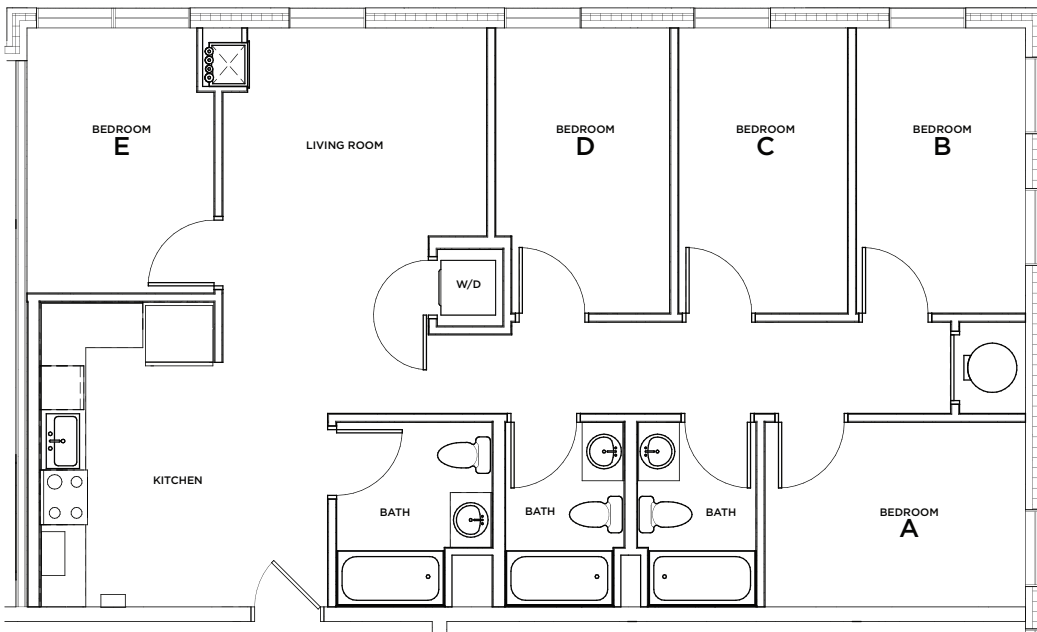

ELM

1324 SQ FT*

5 X 3

\$ _____ /MONTH

*Floor plans vary slightly in size and layout based on location in building.

E1

322A E COLLEGE AVE, STATE COLLEGE PA 16801 | 814.753.4493 | THESTANDARDSTATECOLLEGE.COM

*Amenities, materials, floorplans are subject to change. Illustration is representational. Pricing, amenities and availability subject to change without notice. Information is believed to be accurate but is not warranted. Speak with a leasing agent for additional details.

INTEREST IN THE ELM?

PICK YOUR PLAN

E1
1318 SQ FT *

\$ _____
/MONTH

E1-A
1324 SQ FT *

\$ _____
/MONTH

*Floor plans vary slightly in size and layout based on location in building.