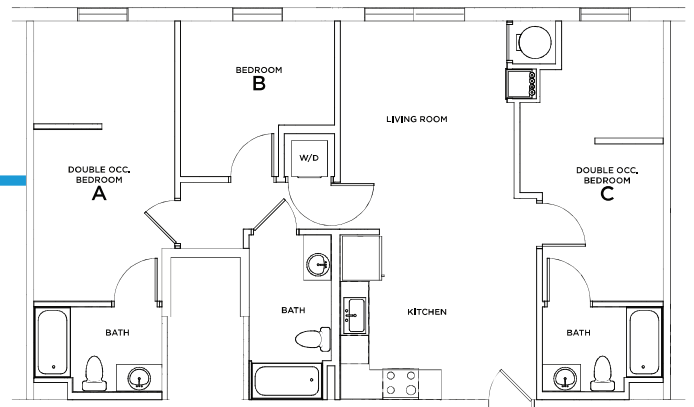

CHESTNUT *double*

1145 SQ FT*

3 X 3

\$ _____ /MONTH

*Floor plans vary slightly in size and layout based on location in building.

C1

322A E COLLEGE AVE, STATE COLLEGE PA 16801 | 814.753.4493 | THESTANDARDSTATECOLLEGE.COM

C3

1151 SQ FT *

\$ _____ /MONTH

C4

1183 SQ FT *

\$ _____ /MONTH

*Floor plans vary slightly in size and layout based on location in building.