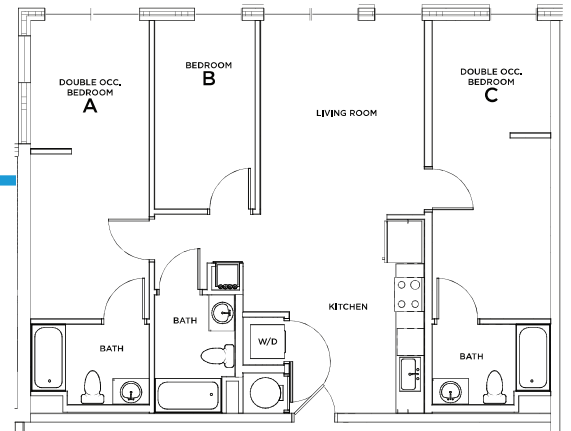

CHESTNUT *double*

1145 SQ FT*

3 X 3

\$ _____ /MONTH

*Floor plans vary slightly in size and layout based on location in building.

C1

322A E COLLEGE AVE, STATE COLLEGE PA 16801 | 814.753.4493 | THESTANDARDSTATECOLLEGE.COM

INTEREST IN THE CHESTNUT?

PICK YOUR PLAN

C2-TYPE A

1993 SQ FT *

\$ _____ /MONTH

C2

1993 SQ FT *

\$ _____ /MONTH

C3

1151 SQ FT *

\$ _____ /MONTH

C4

1183 SQ FT *

\$ _____ /MONTH

*Floor plans vary slightly in size and layout based on location in building.