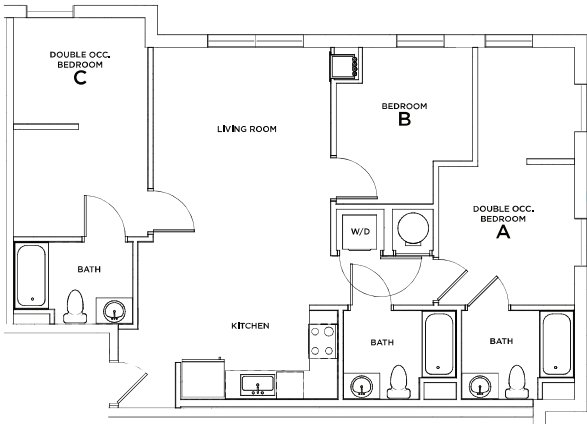

CHESTNUT *double*

1145 SQ FT*

3 X 3

\$ _____ /MONTH

*Floor plans vary slightly in size and layout based on location in building.

C1

322A E COLLEGE AVE, STATE COLLEGE PA 16801 | 814.753.4493 | THESTANDARDSTATECOLLEGE.COM

INTEREST IN THE CHESTNUT?

PICK YOUR PLAN

C2-TYPE A

1993 SQ FT *

\$ _____ /MONTH

C2

1993 SQ FT *

\$ _____ /MONTH

C3

1151 SQ FT *

\$ _____ /MONTH

C4

1183 SQ FT *

\$ _____ /MONTH

*Floor plans vary slightly in size and layout based on location in building.