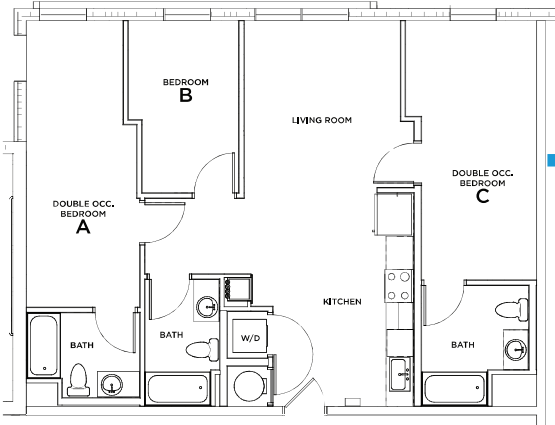

CHESTNUT *double*

1145 SQ FT*

3 X 3

\$ _____ /MONTH

*Floor plans vary slightly in size and layout based on location in building.

C1

322A E COLLEGE AVE, STATE COLLEGE PA 16801 | 814.753.4493 | THESTANDARDSTATECOLLEGE.COM

INTEREST IN THE CHESTNUT?

PICK YOUR PLAN

C2-TYPE A

1993 SQ FT *

\$ _____ /MONTH

C2

1993 SQ FT *

\$ _____ /MONTH

C3

1151 SQ FT *

\$ _____ /MONTH

C4

1183 SQ FT *

\$ _____ /MONTH

*Floor plans vary slightly in size and layout based on location in building.