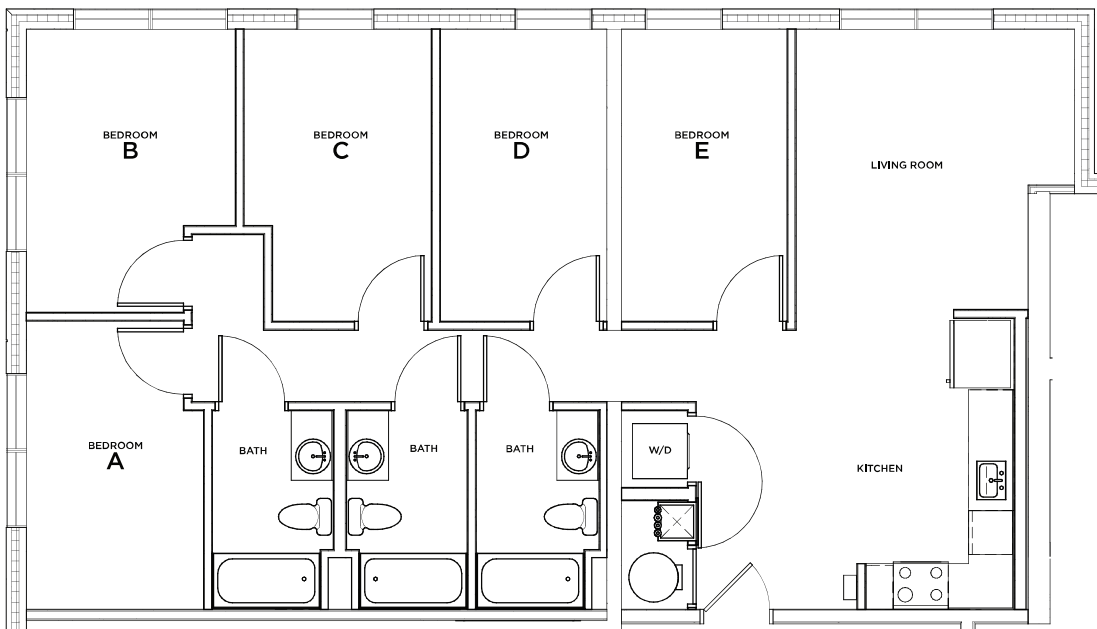

ELM

1324 SQ FT*

5 X 3

\$ _____ /MONTH

*Floor plans vary slightly in size and layout based on location in building.

E1

322A E COLLEGE AVE, STATE COLLEGE PA 16801 | 814.753.4493 | THESTANDARDSTATECOLLEGE.COM

*Amenities, materials, floorplans are subject to change. Illustration is representational. Pricing, amenities and availability subject to change without notice. Information is believed to be accurate but is not warranted. Speak with a leasing agent for additional details.

INTEREST IN THE ELM?

PICK YOUR PLAN

**E1-
TYPE A**
1324 SQ FT*

\$ _____
/MONTH

E1-A
1318 SQ FT*

\$ _____
/MONTH

*Floor plans vary slightly in size and layout based on location in building.