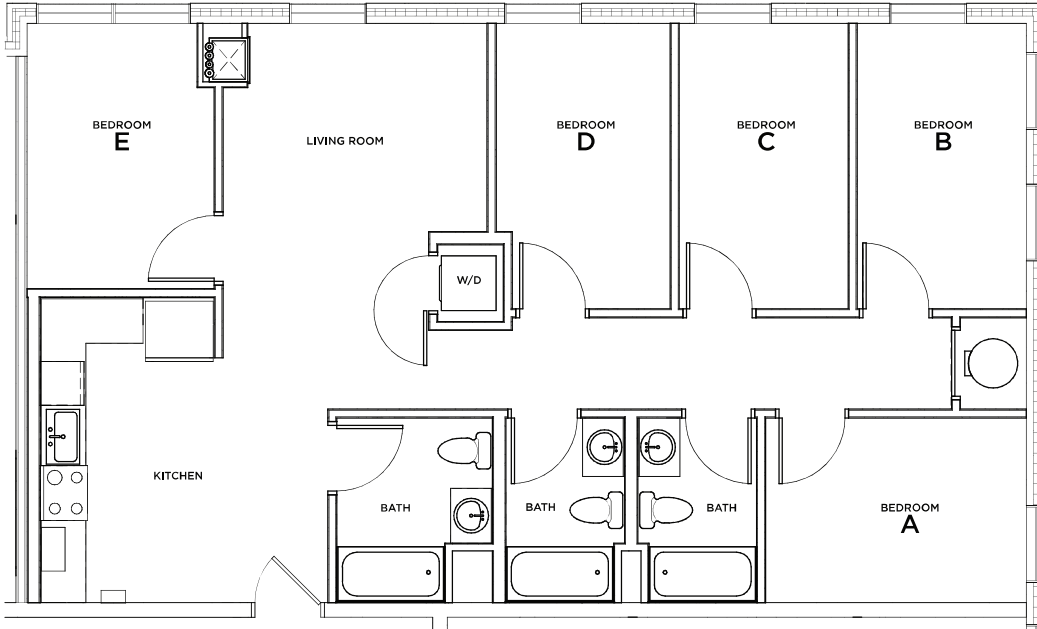

ELM

1324 SQ FT*

5 X 3

\$ _____ /MONTH

*Floor plans vary slightly in size and layout based on location in building.

E1

322A E COLLEGE AVE, STATE COLLEGE PA 16801 | 814.753.4493 | THESTANDARDSTATECOLLEGE.COM

*Amenities, materials, floorplans are subject to change. Illustration is representational. Pricing, amenities and availability subject to change without notice. Information is believed to be accurate but is not warranted. Speak with a leasing agent for additional details.

INTEREST IN THE ELM?

PICK YOUR PLAN

**E1-
TYPE A**
1324 SQ FT*

\$ _____
/MONTH

E1-A
1318 SQ FT*

\$ _____
/MONTH

*Floor plans vary slightly in size and layout based on location in building.